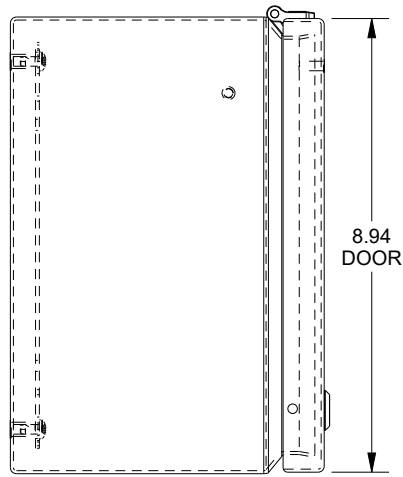

SAGINAW CONTROL & ENGINEERING

SCE-L9186ELJLG

TOP VIEW

LEFT SIDE VIEW

FRONT VIEW

RIGHT SIDE VIEW

BOTTOM VIEW

EXTERNAL REAR VIEW