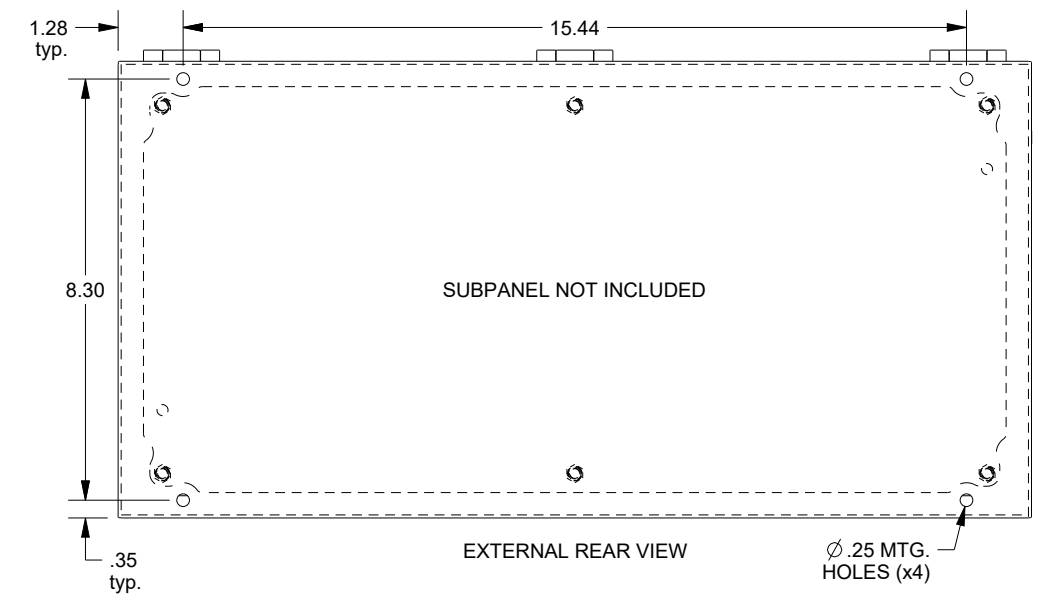

SAGINAW CONTROL & ENGINEERING

SCE-L9186ELJLG

TOP VIEW

LEFT SIDE VIEW

FRONT VIEW

RIGHT SIDE VIEW

BOTTOM VIEW

EXTERNAL REAR VIEW