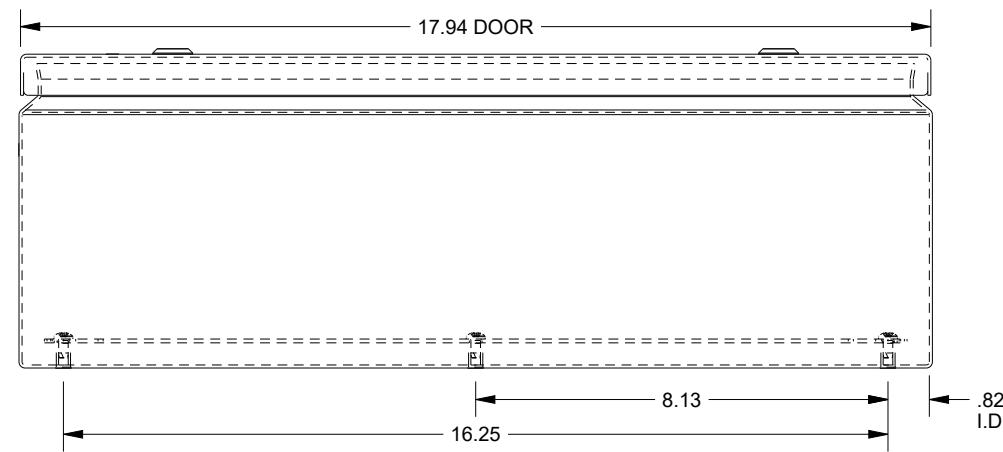

SAGINAW CONTROL & ENGINEERING

SCE-L9186ELJLG

TOP VIEW

LEFT SIDE VIEW

FRONT VIEW

RIGHT SIDE VIEW

BOTTOM VIEW

EXTERNAL REAR VIEW