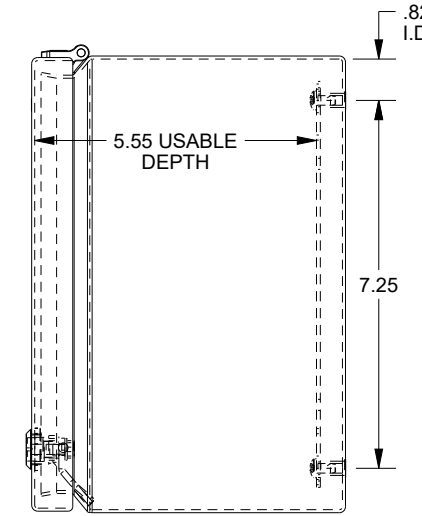

SAGINAW CONTROL & ENGINEERING

SCE-L9186ELJLG

TOP VIEW

LEFT SIDE VIEW

FRONT VIEW

RIGHT SIDE VIEW

BOTTOM VIEW

EXTERNAL REAR VIEW