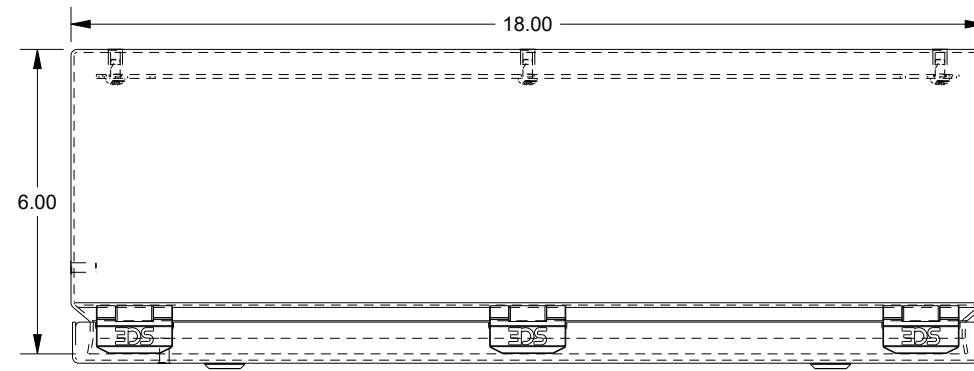

SAGINAW CONTROL & ENGINEERING

SCE-L9186ELJLG

TOP VIEW

LEFT SIDE VIEW

FRONT VIEW

RIGHT SIDE VIEW

BOTTOM VIEW

EXTERNAL REAR VIEW