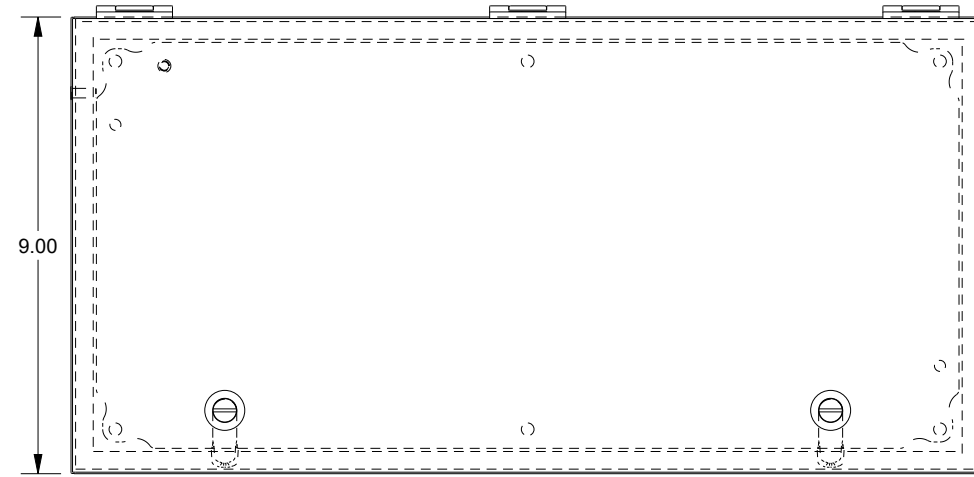

SAGINAW CONTROL & ENGINEERING

SCE-L9186ELJLG

TOP VIEW

LEFT SIDE VIEW

FRONT VIEW

RIGHT SIDE VIEW

BOTTOM VIEW

EXTERNAL REAR VIEW